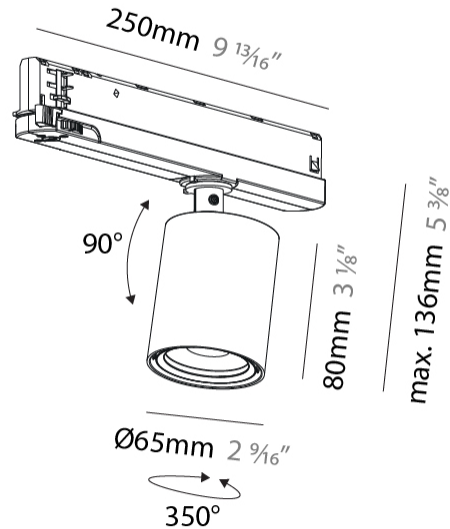

GENERAL

Series: Centriq
Subseries: Centriq In
Brand: Prolicht
Division: Architectural
Mounting Type: Track
Mounting Location: Ceiling
Subcategory: Spots

PHYSICAL

Shape: Cylinder
Diameter (mm): 65
Diameter (in): 2 ⁹/₁₆
Length (mm): 250
Length (in): 9 ¹³/₁₆
Height (mm): 136
Height (in): 5 ³/₈
Light Distribution: Adjustable / Direct
Weight (kg): 0.6
Fixture Finish: SSR / BKV / CWI / CRY / HAB / UFT / ITA / RUA / FTG / MYG / LOD / PUS / FRO / FUP / KIA / POP / BLS / SPG / MEY / GOH / GUM / CHC / COM / ABZ / JAG / OBR / MOS / ROR
Holder Finish: WHI / BLK
Accent Finish: SSR / BKV / CWI / CRY / HAB / LAG / UFT / ITA / RUA / RUR / MIC / FTG / MYG / TWT / LOD / PUS / FRO / FUP / KIA / POP / BLS / SPG / MEY / GOH / GUM / CHC / COM / ABZ / JAG
Fixture Material: Aluminum

ELECTRICAL

Lamp Type: LED (Zhaga Standard)
Input Wattage (W): 20
Total Output Wattage (W): 18.1
Dimming: Non-Dimmable / 0-10V Dimming
Driver Included: Yes
Driver Location: Integrated
Driver Type: Constant Current - 120Vac
Driver Class: Class 2
Input Voltage (V): 120

LED

Number of LEDs: 1
Color Temperature (°K): 2700 / 3000 / 3500 / 4000
Max. Delivered Lumen (lm): 1362 / 1467 / 1526 / 1557
Nominal Lumen (lm): 1672 / 1800 / 1872 / 1910
CRI: >90 CRI
Lamp Life (hrs): 50000

OPTICAL

Beam Angle: 12
Adjustability: Rotational 360°; Tilt 90° (±45°)

RATINGS AND CERTIFICATIONS

Certified By: Certified for North American Standards
IP rating: IP20